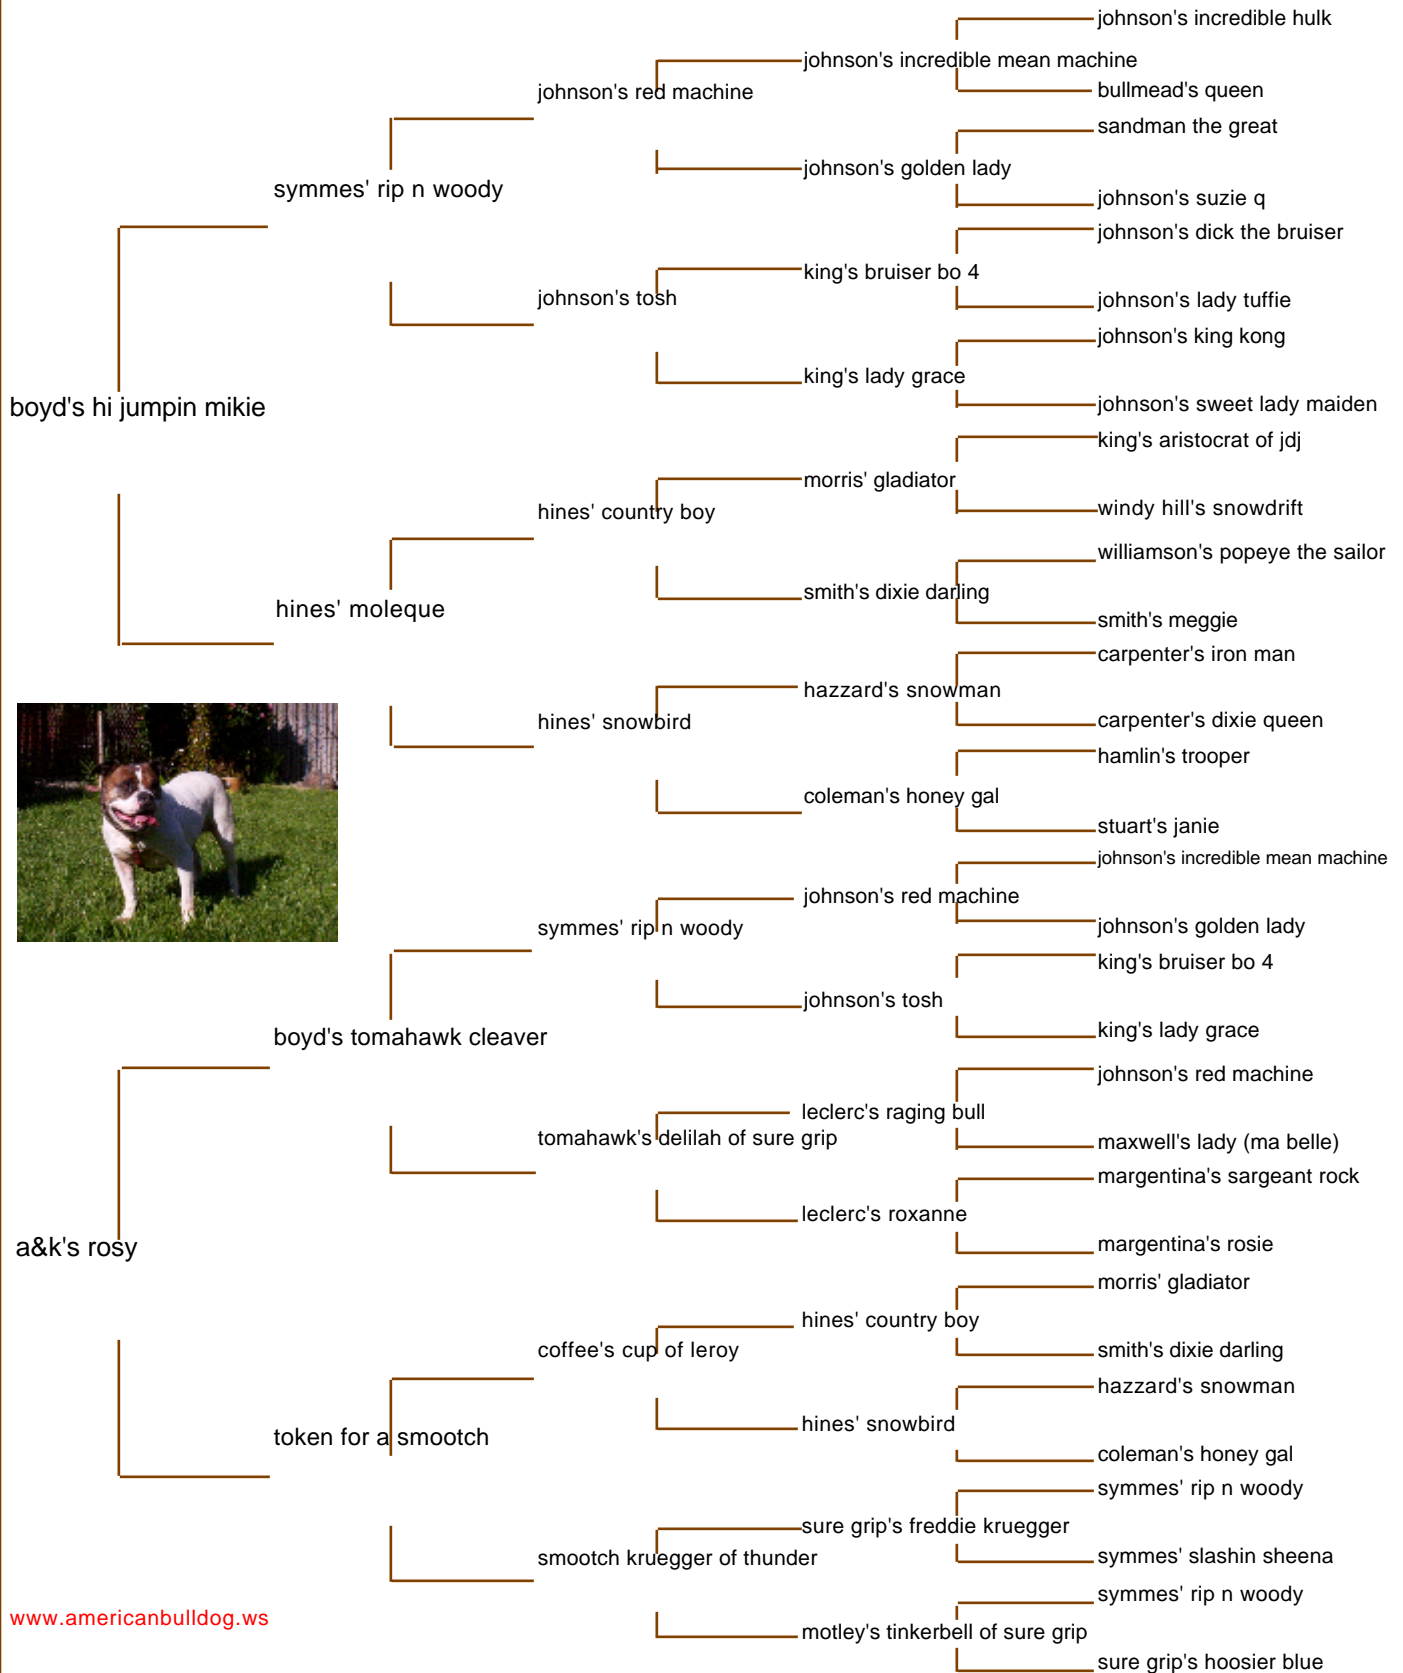

Pedigree For bad blood's grumpy

www.americanbulldog.ws